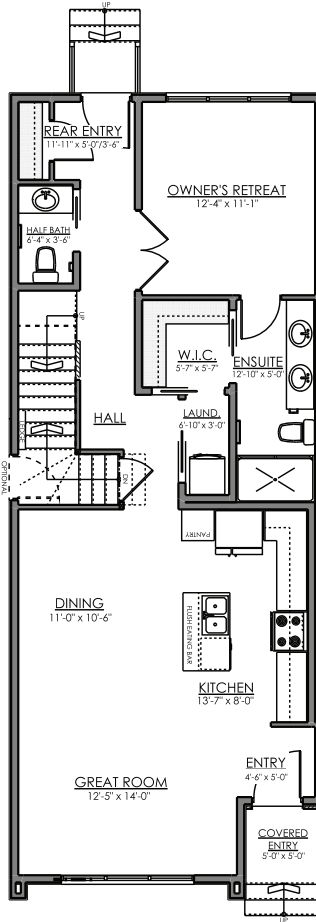

HADLEY

1458 sq. ft. | 3 bedrooms + loft + 2.5 bathrooms

OPTIONAL BASEMENT SUITE
776 SQ. FT.

OPTIONAL BASEMENT PLAN
776 SQ. FT.

MAIN FLOOR PLAN
985 SQ. FT.

SECOND FLOOR PLAN
473 SQ. FT.

A QUALICO Company