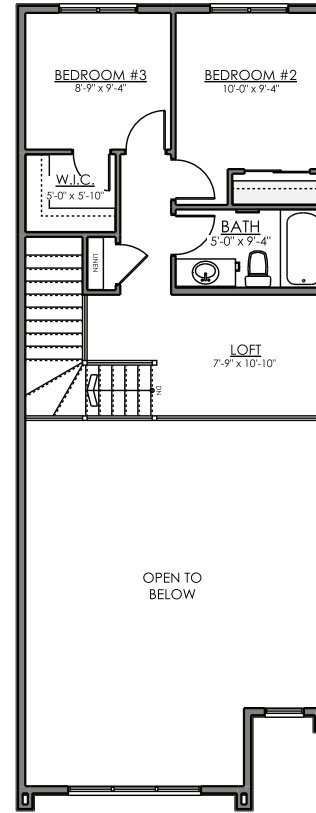

HADLEY

1458 sq. ft. | 3 bedrooms + loft + 2.5 bathrooms

OPTIONAL BASEMENT SUITE
776 SQ. FT.

OPTIONAL BASEMENT PLAN
776 SQ. FT.

MAIN FLOOR PLAN
985 SQ. FT.

SECOND FLOOR PLAN
473 SQ. FT.

A QUALICO Company