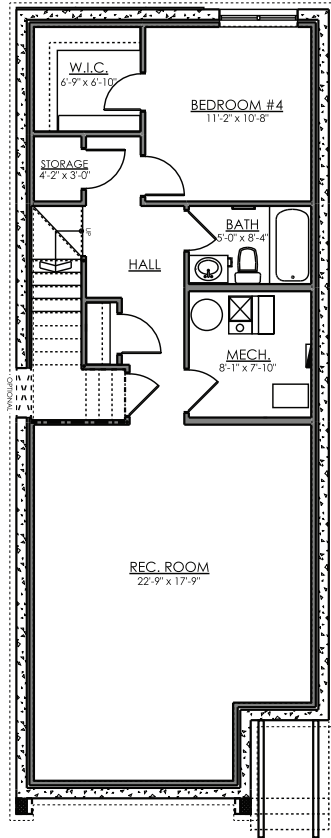

HADLEY

1458 sq. ft. | 3 bedrooms + loft + 2.5 bathrooms

OPTIONAL BASEMENT SUITE
776 SQ. FT.

OPTIONAL BASEMENT PLAN
776 SQ. FT.

MAIN FLOOR PLAN
985 SQ. FT.

SECOND FLOOR PLAN
473 SQ. FT.

A QUALICO Company