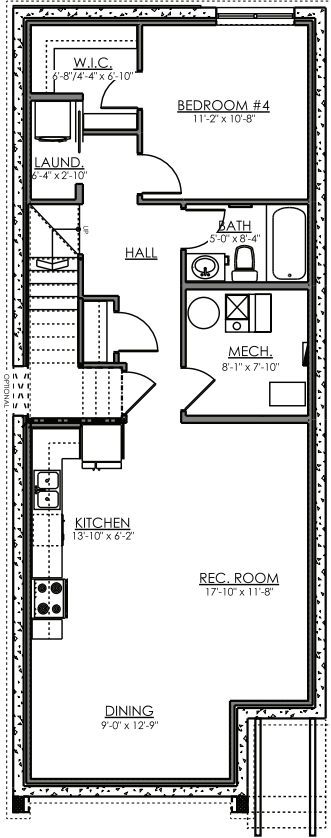

HADLEY

1458 sq. ft. | 3 bedrooms + loft + 2.5 bathrooms

OPTIONAL BASEMENT SUITE
776 SQ. FT.

OPTIONAL BASEMENT PLAN
776 SQ. FT.

MAIN FLOOR PLAN
985 SQ. FT.

SECOND FLOOR PLAN
473 SQ. FT.

A QUALICO Company