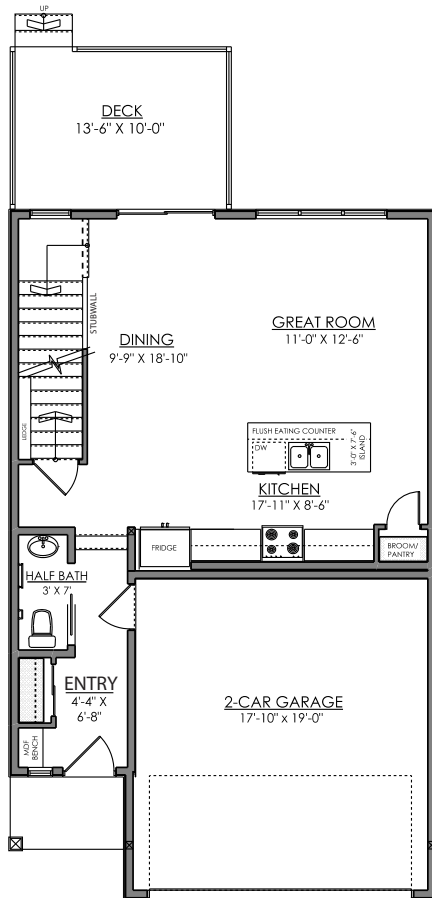

BLACKBURN

1731 sq. ft. | 4 bedrooms + 2.5 bathrooms

Square footage includes stairwells. This plan is published by Broadview Homes. Dimensions as shown are approximations only & may change without notice. Architectural requirements may alter side elevation & window placement on site. All rights reserved. Reproduction, in whole or in part, without permission of Broadview Homes. is prohibited. Brochure cannot be used for construction. E, & O, E. June 2026