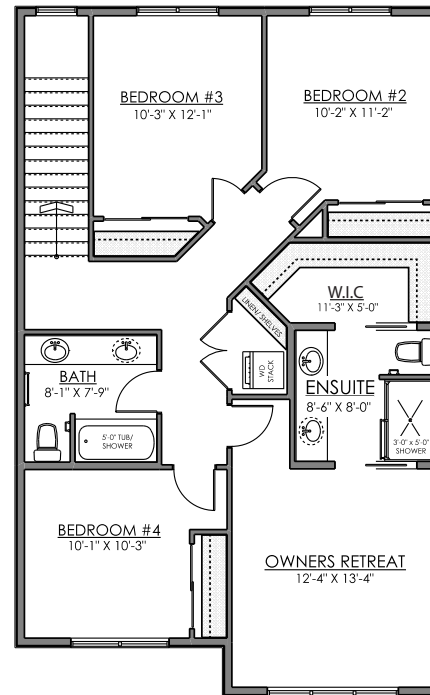

BLACKBURN

1731 sq. ft. | 4 bedrooms + 2.5 bathrooms

Square footage includes stairwells. This plan is published by Broadview Homes. Dimensions as shown are approximations only & may change without notice. Architectural requirements may alter side elevation & window placement on site. All rights reserved. Reproduction, in whole or in part, without permission of Broadview Homes. is prohibited. Brochure cannot be used for construction. E, & O, E. June 2026