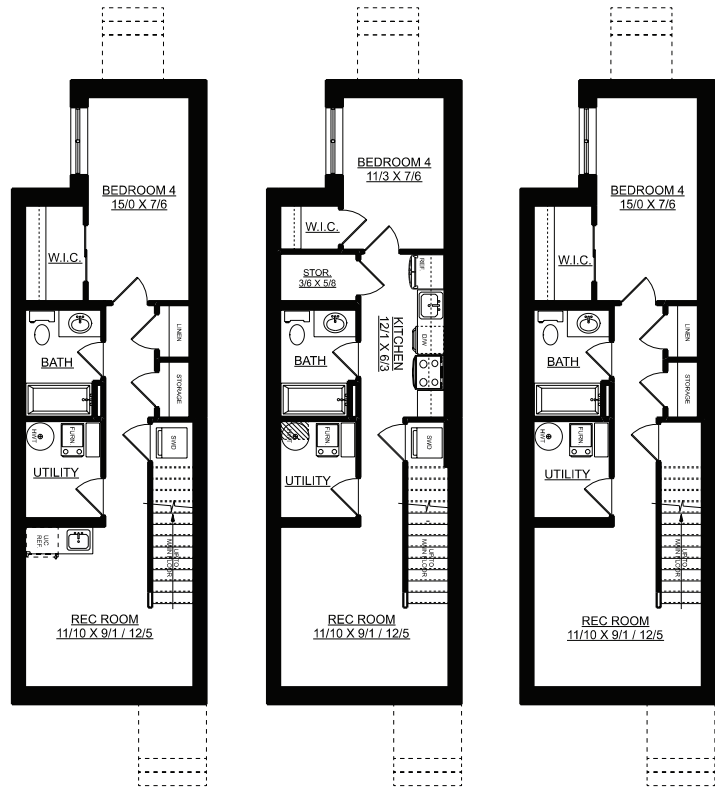

# SAGE II

1224 sq. ft. | 3 bedrooms + 2.5 bathrooms

**OPTIONAL BASEMENT  
W WET BAR & LAUNDRY**  
445 SQ. FT.

**OPTIONAL BASEMENT  
SUITE**  
445 SQ. FT.

**OPTIONAL BASEMENT  
PLAN**  
445 SQ. FT.

**MAIN FLOOR PLAN**  
612 SQ. FT.

**SECOND FLOOR PLAN**  
612 SQ. FT.