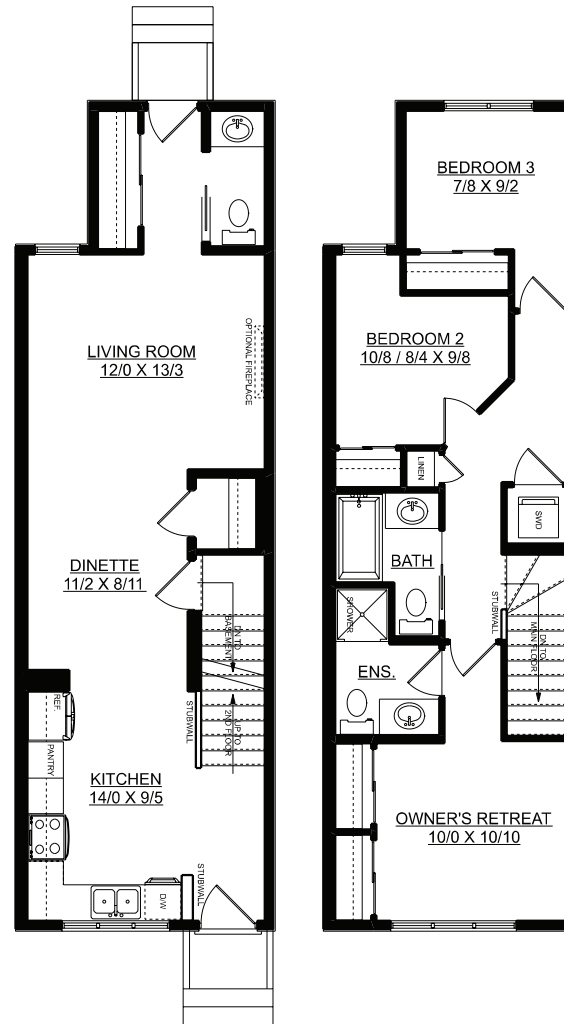

# SAGE II

1224 sq. ft. | 3 bedrooms + 2.5 bathrooms

**OPTIONAL BASEMENT  
W WET BAR & LAUNDRY**  
445 SQ. FT.

**OPTIONAL BASEMENT  
SUITE**  
445 SQ. FT.

**OPTIONAL BASEMENT  
PLAN**  
445 SQ. FT.

**MAIN FLOOR PLAN**  
612 SQ. FT.

**SECOND FLOOR PLAN**  
612 SQ. FT.